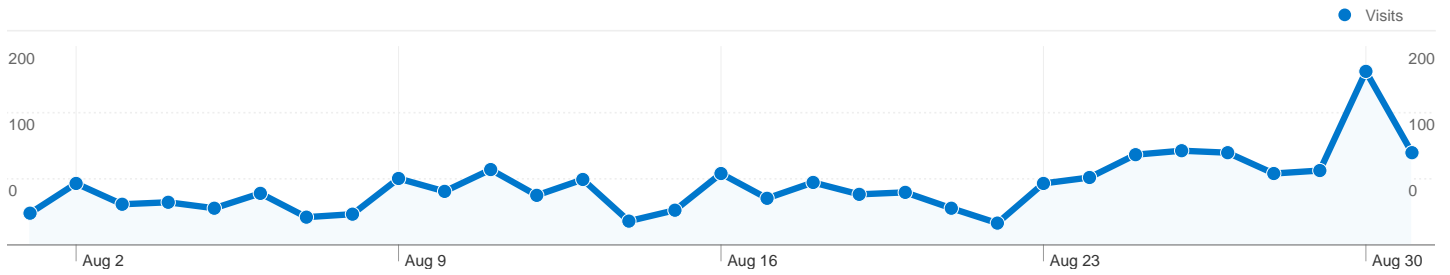

~ Plus One Comic
Traffic Sources Overview

Aug 1, 2010 - Aug 31, 2010
Comparing to: Site

All traffic sources sent a total of 1,867 visits

51.53% Direct Traffic

40.39% Referring Sites

5.30% Search Engines

- **Direct Traffic**
  962.00 (51.53%)
- **Referring Sites**
  754.00 (40.39%)
- **Search Engines**
  99.00 (5.30%)
- **Other**
  52 (2.79%)

Top Traffic Sources

Sources	Visits	% visits
(direct) ((none))	962	51.53%
facebook.com (referral)	232	12.43%
google (organic)	92	4.93%
stumbleupon.com (referral)	84	4.50%
feedburner (feed)	52	2.79%

Keywords	Visits	% visits
plus one comic	28	28.28%
plusonecomic.com	24	24.24%
parenting comic	9	9.09%
colmic one plus	5	5.05%
plus one webcomic	5	5.05%