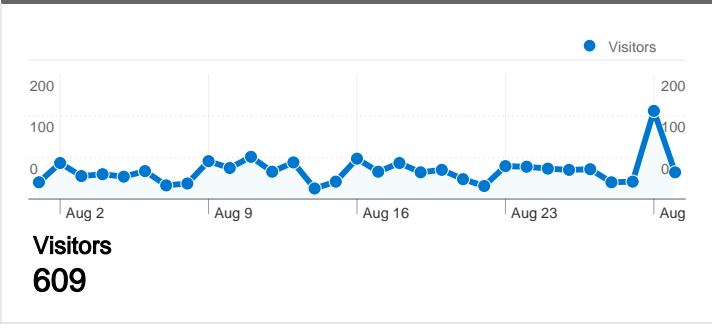

**Site Usage**

**1,867** Visits

**7,764** Pageviews

**4.16** Pages/Visit

**53.99%** Bounce Rate

**00:02:20** Avg. Time on Site

**26.19%** % New Visits

**Visitors Overview**

**Map Overlay**

**Traffic Sources Overview**

**Top Content**

Page	Pageviews	% visits
/	1,264	16.28%
/2010/08/so-excited/	141	1.82%
/2010/08/first-day-alone/	138	1.78%
/2010/08/trouble-sleeping/	130	1.67%
/2010/08/warrior-princess/	124	1.60%

**609 people visited this site**

**1,867** Visits

**609** Absolute Unique Visitors

**7,764** Pageviews

**4.16** Average Pageviews

**00:02:20** Time on Site

**53.99%** Bounce Rate

**26.19%** New Visits

~ Plus One Comic  
**Traffic Sources Overview**

Aug 1, 2010 - Aug 31, 2010  
 Comparing to: Site

All traffic sources sent a total of 1,867 visits

51.53% Direct Traffic

40.39% Referring Sites

5.30% Search Engines