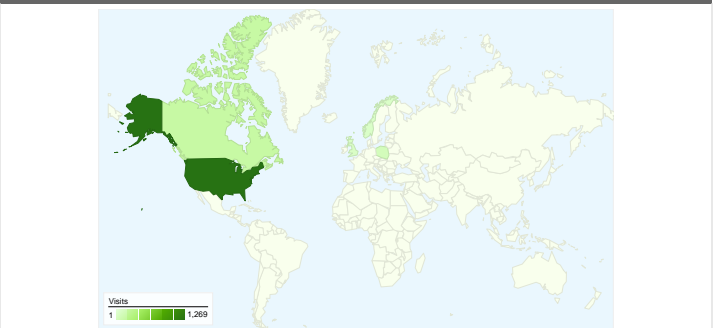

**Site Usage**

**1,867** Visits

**7,764** Pageviews

**4.16** Pages/Visit

**53.99%** Bounce Rate

**00:02:20** Avg. Time on Site

**26.19%** % New Visits

**Visitors Overview**

**Map Overlay**

**Traffic Sources Overview**

**Top Content**

Page	Pageviews	% visits
/	1,264	16.28%
/2010/08/so-excited/	141	1.82%
/2010/08/first-day-alone/	138	1.78%
/2010/08/trouble-sleeping/	130	1.67%
/2010/08/warrior-princess/	124	1.60%

**609 people visited this site**

**1,867** Visits

**609** Absolute Unique Visitors

**7,764** Pageviews

**4.16** Average Pageviews

**00:02:20** Time on Site

**53.99%** Bounce Rate

**26.19%** New Visits

- **Direct Traffic**  
962.00 (51.53%)
- **Referring Sites**  
754.00 (40.39%)
- **Search Engines**  
99.00 (5.30%)
- **Other**  
52 (2.79%)

**Top Traffic Sources**

Sources	Visits	% visits
(direct) ((none))	962	51.53%
facebook.com (referral)	232	12.43%
google (organic)	92	4.93%
stumbleupon.com (referral)	84	4.50%
feedburner (feed)	52	2.79%