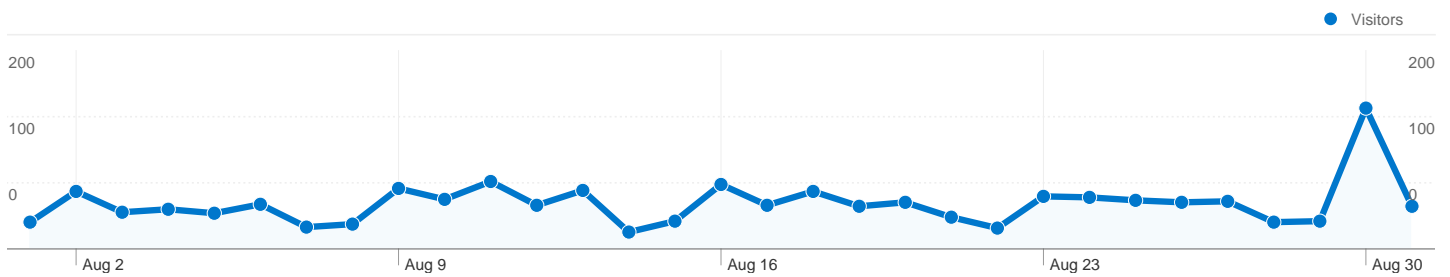

**Site Usage**

**1,867** Visits

**7,764** Pageviews

**4.16** Pages/Visit

**53.99%** Bounce Rate

**00:02:20** Avg. Time on Site

**26.19%** % New Visits

**Visitors Overview**

**Map Overlay**

**Traffic Sources Overview**

**Top Content**

Page	Pageviews	% visits
/	1,264	16.28%
/2010/08/so-excited/	141	1.82%
/2010/08/first-day-alone/	138	1.78%
/2010/08/trouble-sleeping/	130	1.67%
/2010/08/warrior-princess/	124	1.60%

**609 people visited this site**

**1,867** Visits

**609** Absolute Unique Visitors

**7,764** Pageviews

**4.16** Average Pageviews

**00:02:20** Time on Site

**53.99%** Bounce Rate

**26.19%** New Visits