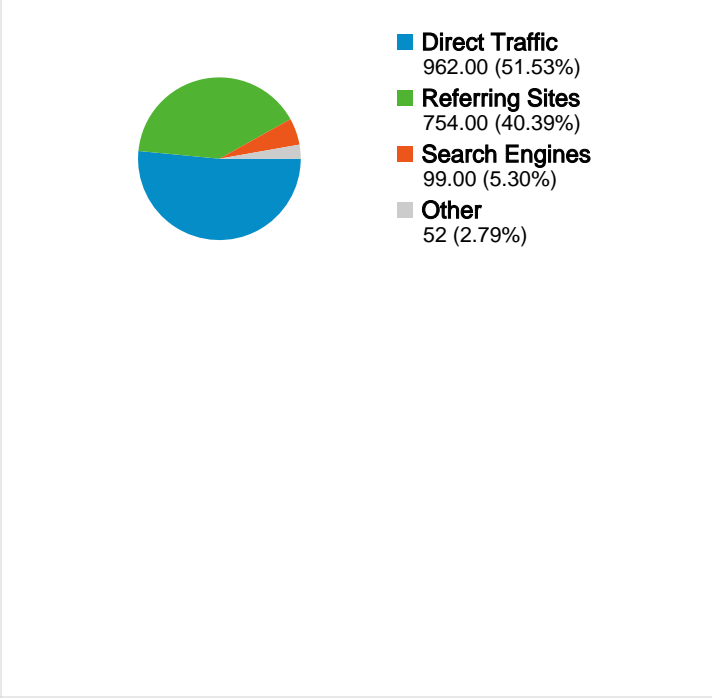

**Site Usage**

**1,867** Visits

**7,764** Pageviews

**4.16** Pages/Visit

**53.99%** Bounce Rate

**00:02:20** Avg. Time on Site

**26.19%** % New Visits

**Visitors Overview**

**Map Overlay**

**Traffic Sources Overview**

**Top Content**

Page	Pageviews	% visits
/	1,264	16.28%
/2010/08/so-excited/	141	1.82%
/2010/08/first-day-alone/	138	1.78%
/2010/08/trouble-sleeping/	130	1.67%
/2010/08/warrior-princess/	124	1.60%

~ Plus One Comic  
**Traffic Sources Overview**

Aug 1, 2010 - Aug 31, 2010  
 Comparing to: Site

All traffic sources sent a total of 1,867 visits

51.53% Direct Traffic

40.39% Referring Sites

5.30% Search Engines

- **Direct Traffic**  
962.00 (51.53%)
- **Referring Sites**  
754.00 (40.39%)
- **Search Engines**  
99.00 (5.30%)
- **Other**  
52 (2.79%)

**Top Traffic Sources**

Sources	Visits	% visits
(direct) ((none))	962	51.53%
facebook.com (referral)	232	12.43%
google (organic)	92	4.93%
stumbleupon.com (referral)	84	4.50%
feedburner (feed)	52	2.79%